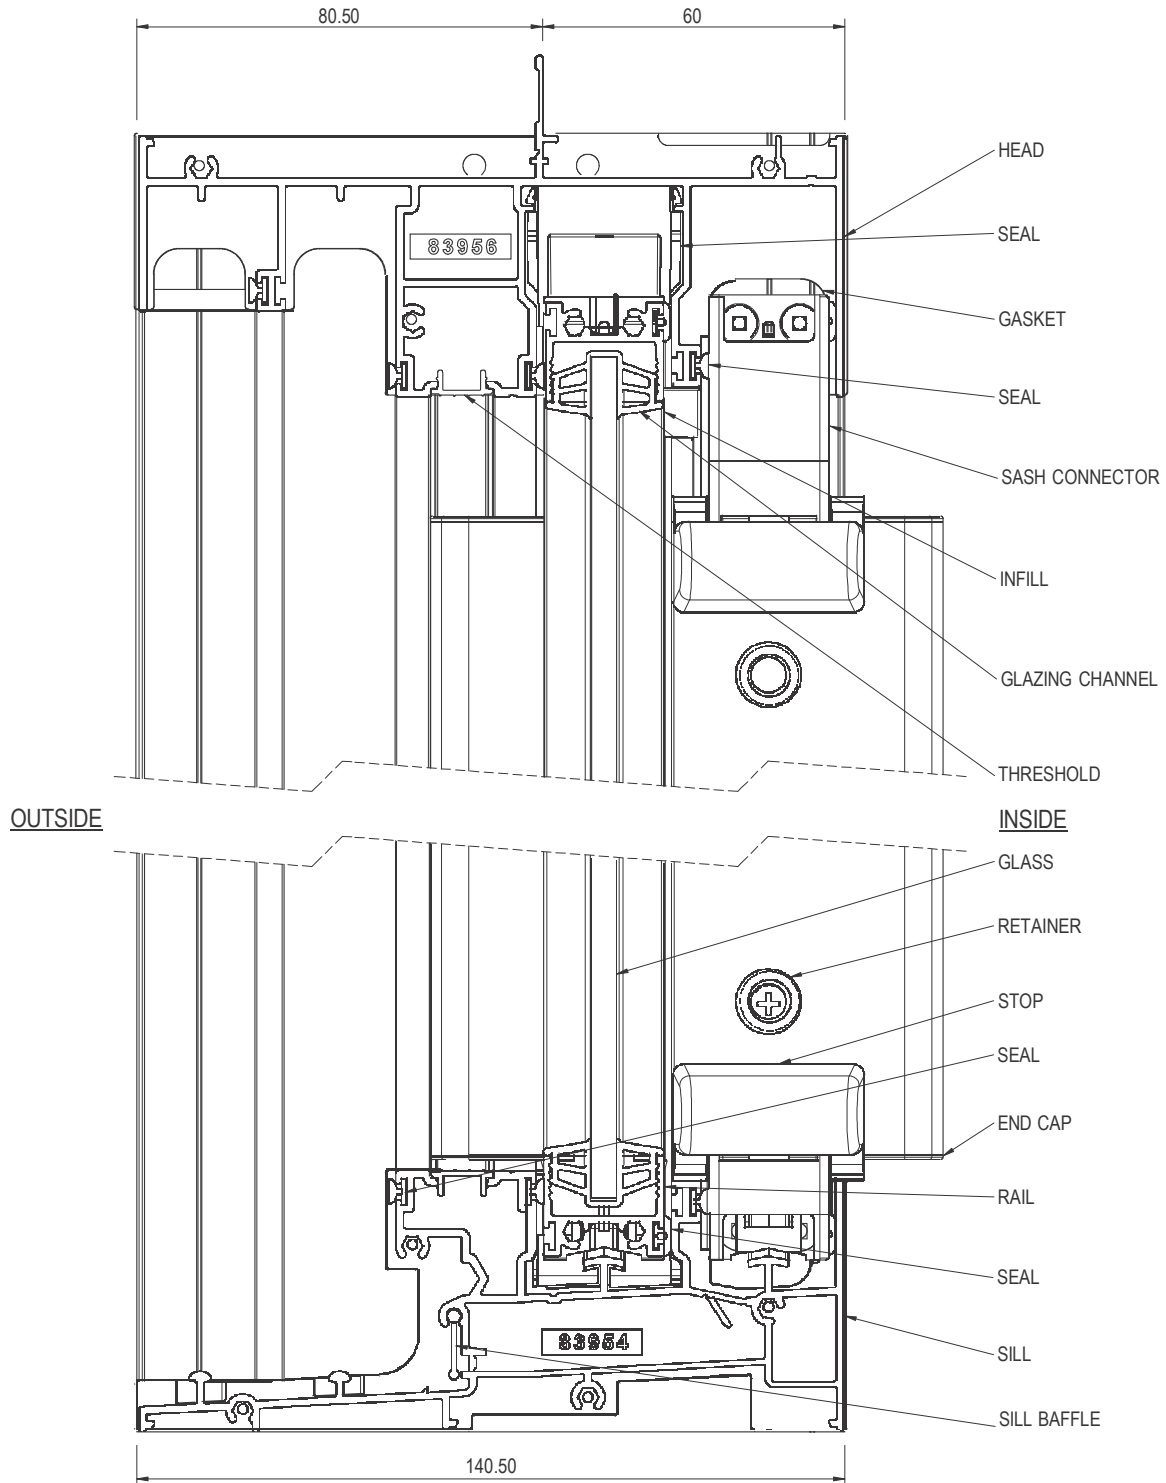

Stacker Door

140mm FRAME - STACKING SASH - VERTICAL SECTION

140mm FRAME - SSF/FSS CONFIGURATION - HORIZONTAL SECTION